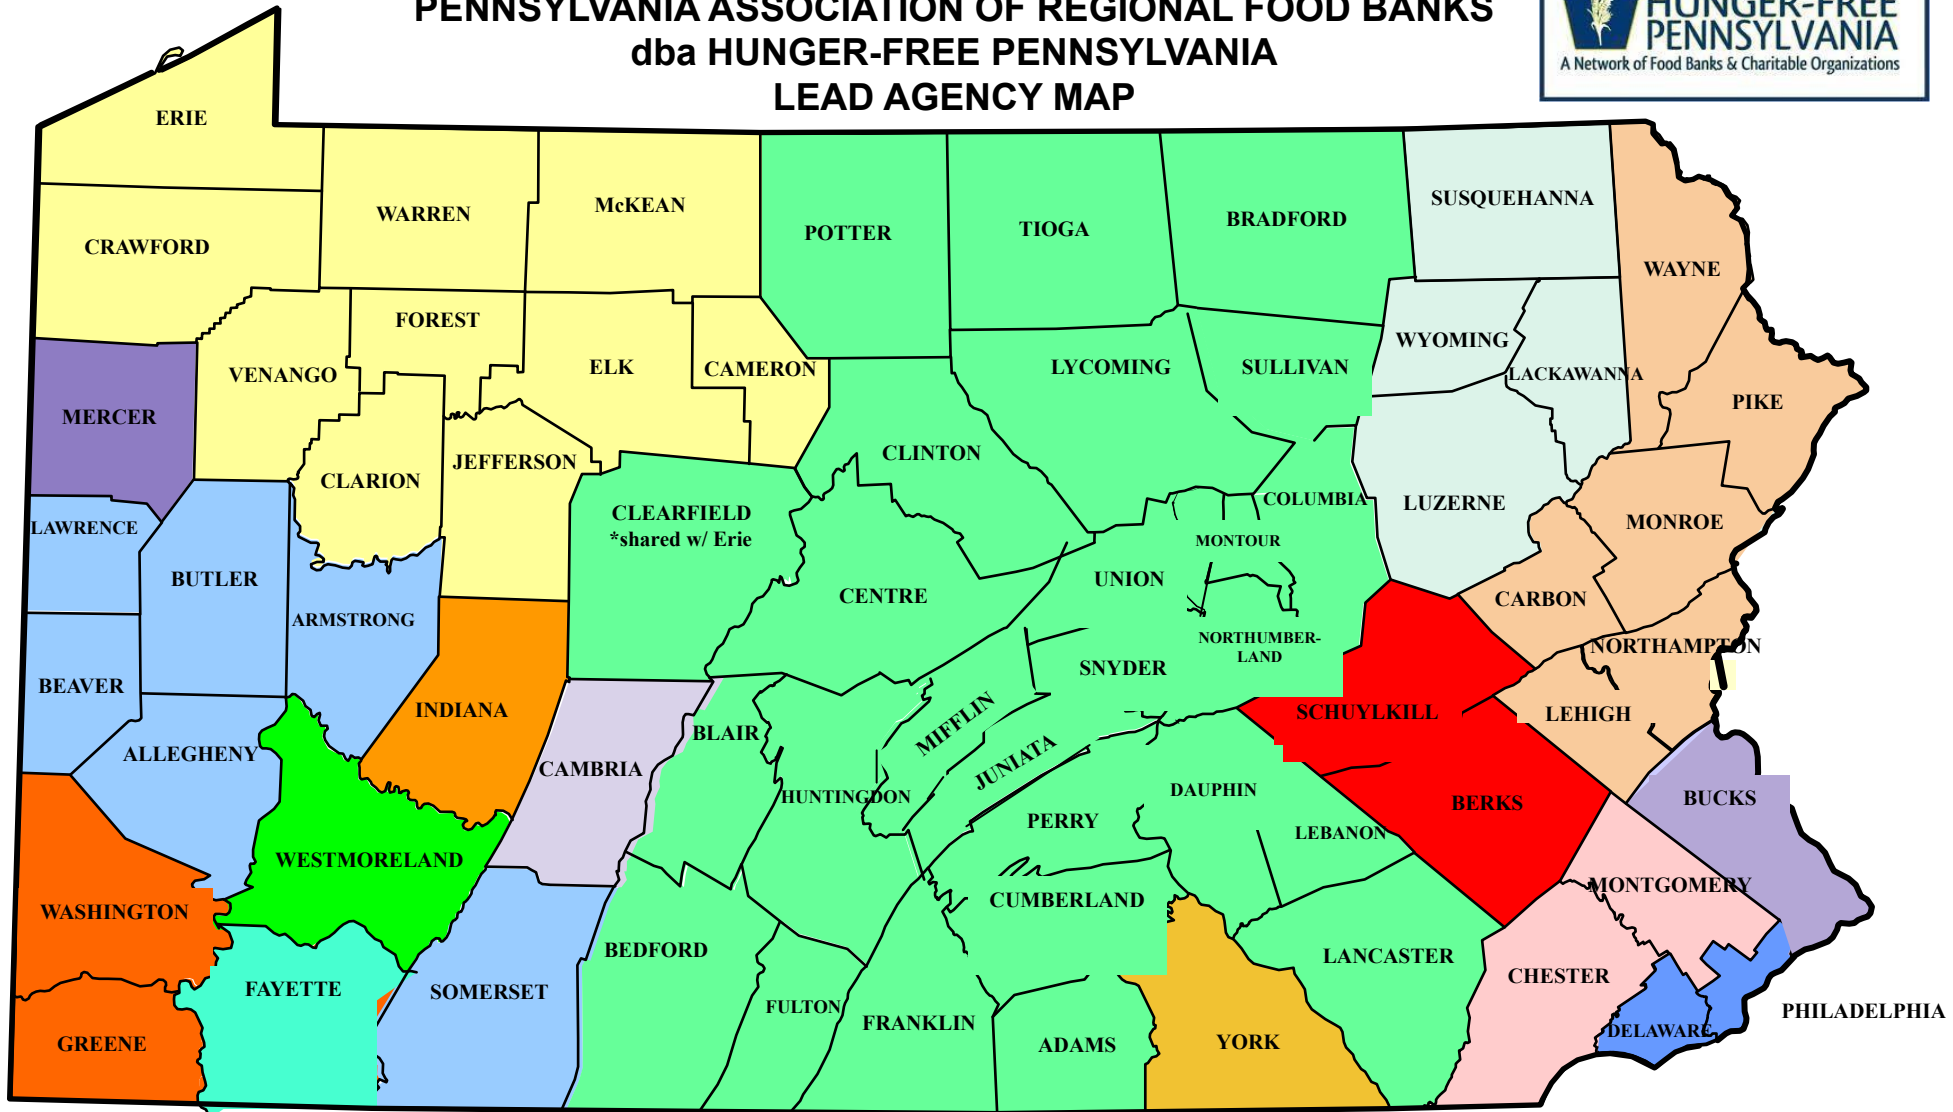

PENNSYLVANIA ASSOCIATION OF REGIONAL FOOD BANKS dba HUNGER-FREE PENNSYLVANIA LEAD AGENCY MAP

Second Harvest Food Bank of NWPA - Karen Seggi	Greater Pittsburgh Community Food Bank - Lisa Scales
Greater Washington County Food Bank - George Omiros	Indiana County Community Action Program - Brandi Fleming
Westmoreland County Food Bank - Jennifer Miller	Fayette County Community Action Agency - David Bork
Food For Families - Christopher Lehman	Mercer County Food Bank - Rebecca Page

Second Harvest of Lehigh Valley -
Weinberg Regional Northeast Food Bank - Mary Ellen Spellman